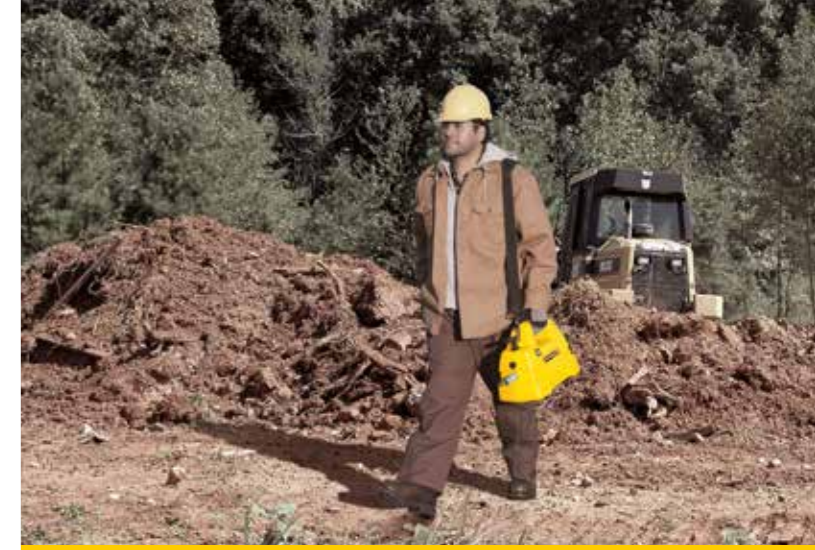

## Portability

**Lightweight**

- Easy to carry, only 10 kg

**Use in any position**

- Sealed, vent free reservoir

**Easy transport**

- Removable shoulder strap and integrated carrying handle